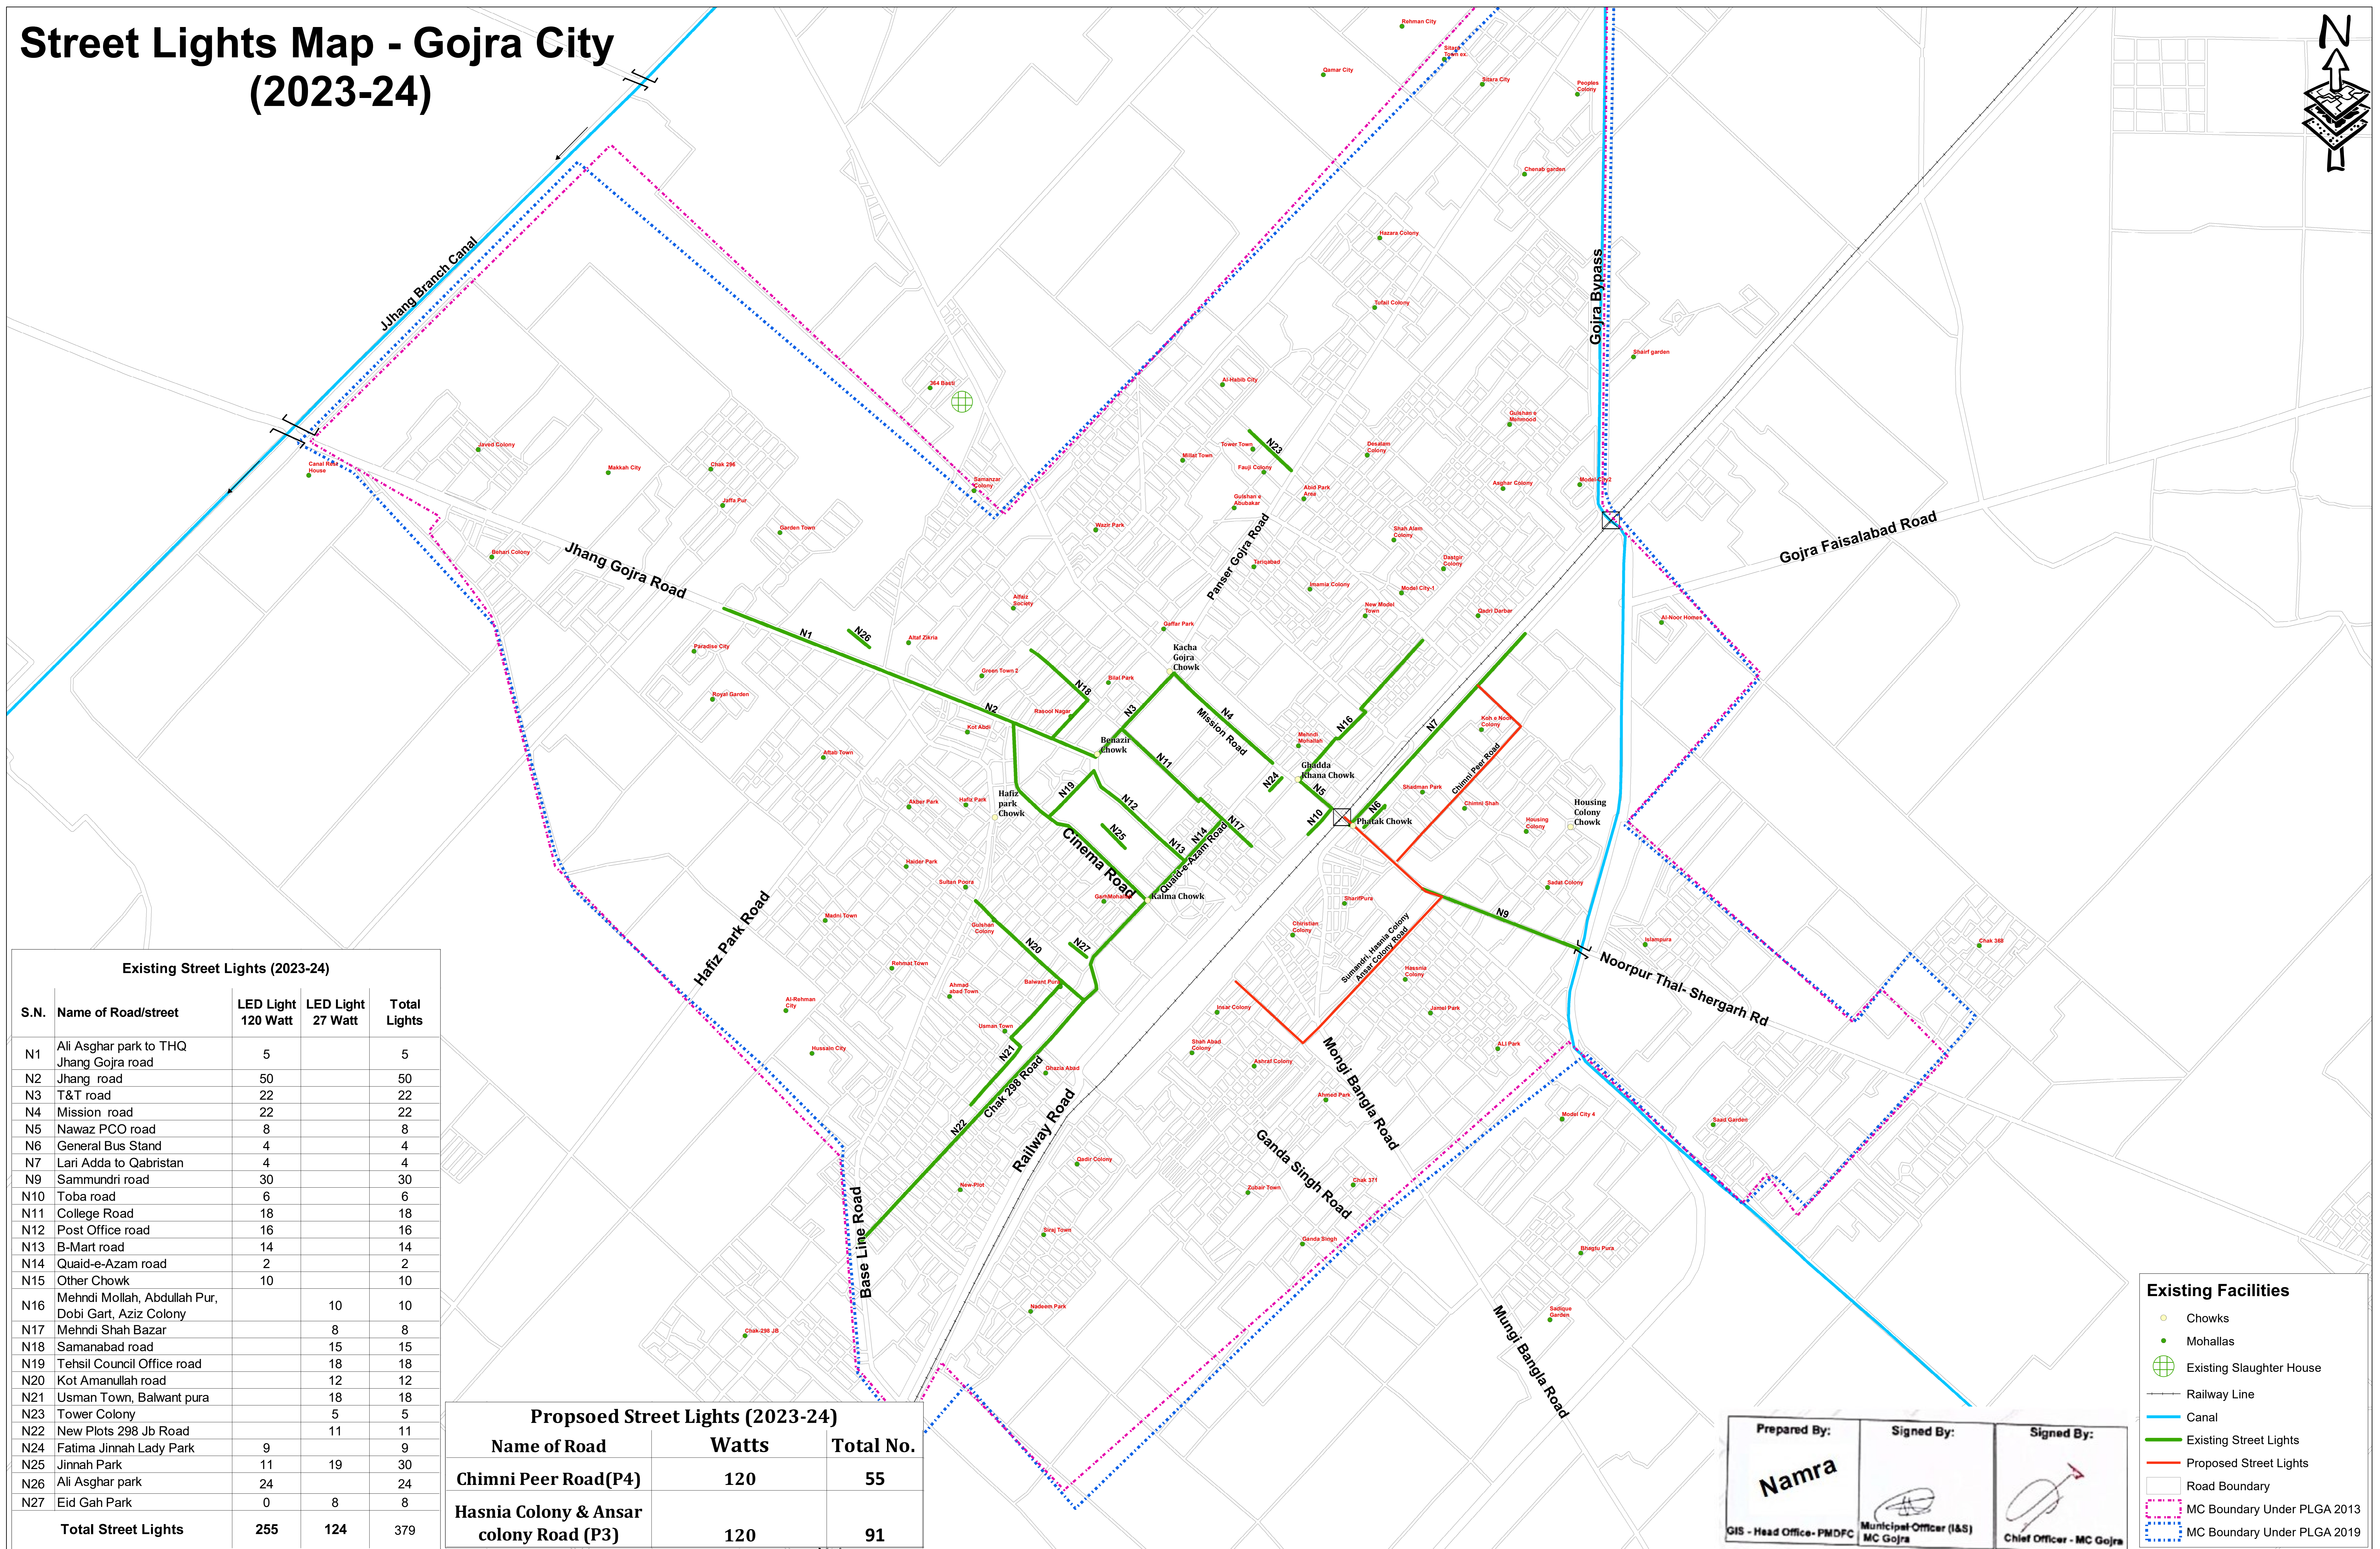

Street Lights Map - Gojra City (2023-24)

S.N.	Name of Road/street	LED Light 120 Watt	LED Light 27 Watt	Total Lights
N1	Ali Asghar park to THQ Jhang Gojra road	5		5
N2	Jhang road	50		50
N3	T&T road	22		22
N4	Mission road	22		22
N5	Nawaz PCO road	8		8
N6	General Bus Stand	4		4
N7	Lari Adda to Qabristan	4		4
N9	Sammundri road	30		30
N10	Toba road	6		6
N11	College Road	18		18
N12	Post Office road	16		16
N13	B-Mart road	14		14
N14	Quaid-e-Azam road	2		2
N15	Other Chowk	10		10
N16	Mehndi Mollah, Abdullah Pur, Dobi Gart, Aziz Colony		10	10
N17	Mehndi Shah Bazar		8	8
N18	Samanabad road		15	15
N19	Tehsil Council Office road		18	18
N20	Kot Amanullah road		12	12
N21	Usman Town, Balwant pura		18	18
N23	Tower Colony		5	5
N22	New Plots 298 Jb Road		11	11
N24	Fatima Jinnah Lady Park	9		9
N25	Jinnah Park	11	19	30
N26	Ali Asghar park	24		24
N27	Eid Gah Park	0	8	8
Total Street Lights		255	124	379

Name of Road	Watts	Total No.
Chimni Peer Road(P4)	120	55
Hasnia Colony & Ansar colony Road (P3)	120	91

Existing Facilities

- Chowks
- Mohallas
- Existing Slaughter House
- Railway Line
- Canal
- Existing Street Lights
- Proposed Street Lights
- Road Boundary
- MC Boundary Under PLGA 2013
- MC Boundary Under PLGA 2019