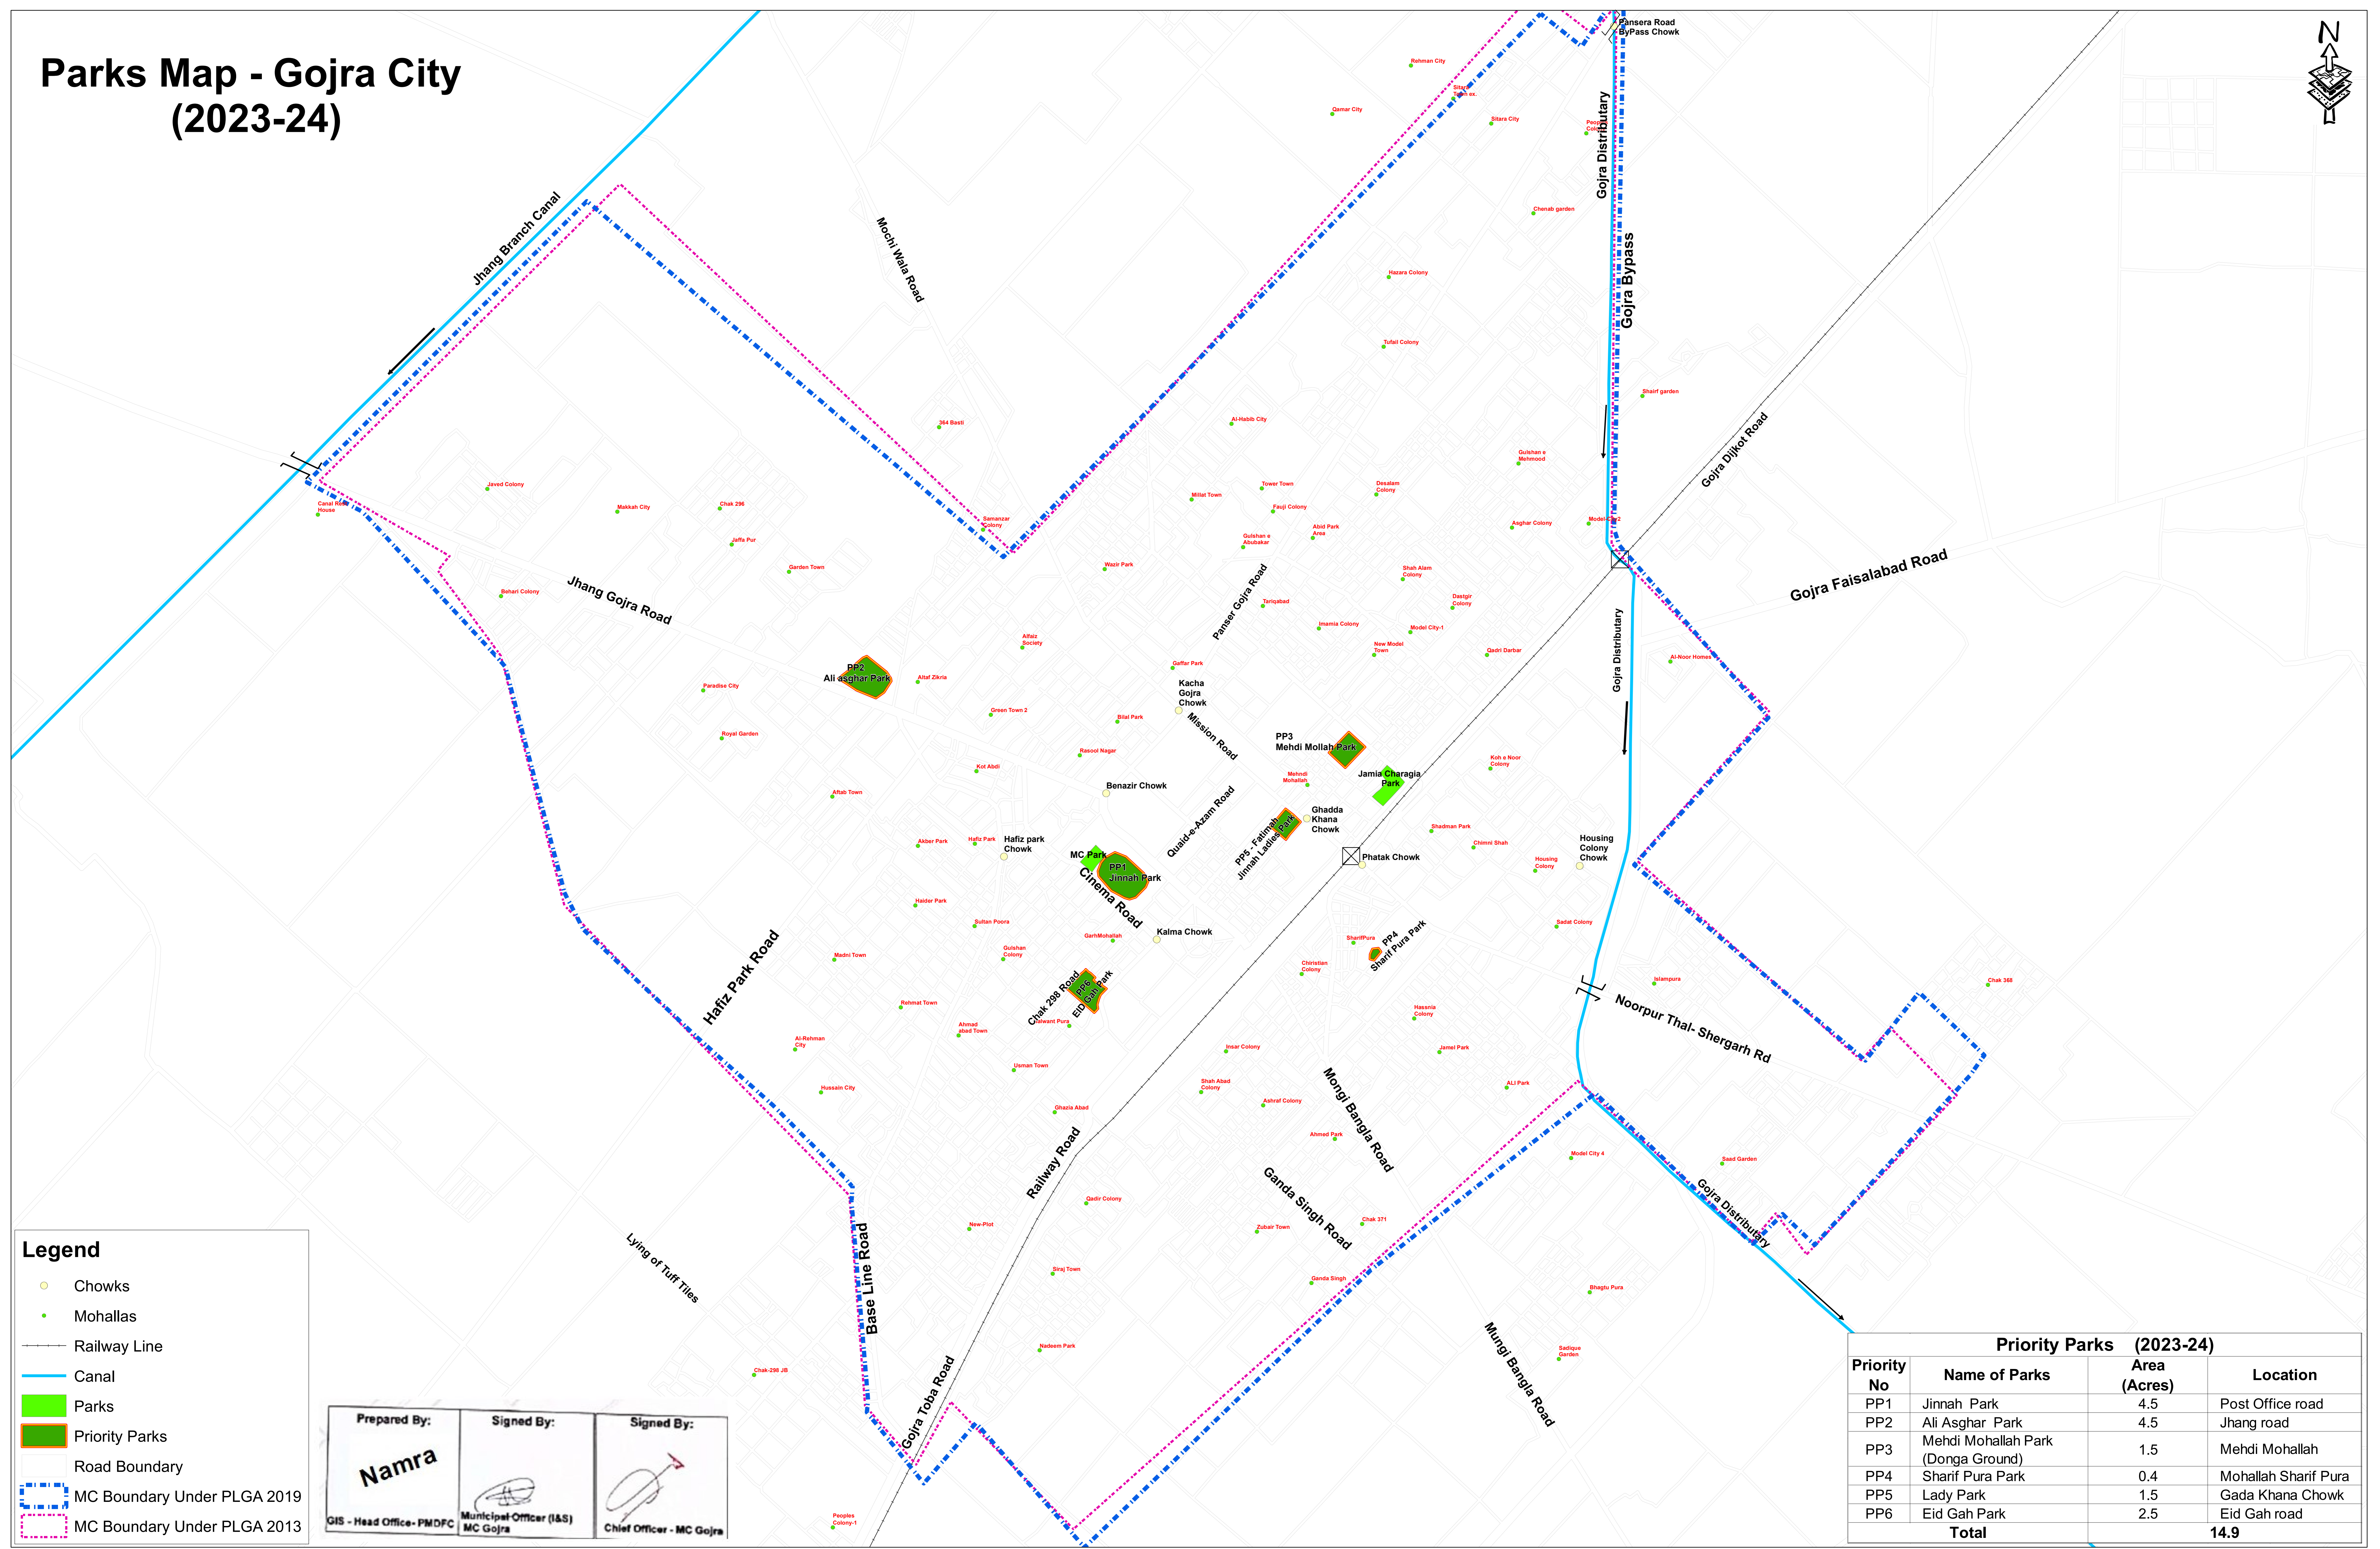

Parks Map - Gojra City (2023-24)

Legend

- Chowks
- Mohallas
- Railway Line
- Canal
- Parks
- Priority Parks
- Road Boundary
- MC Boundary Under PLGA 2019
- MC Boundary Under PLGA 2013

Prepared By: Namra	Signed By: 	Signed By:
GIS - Head Office - PMDFC	Municipal Officer (I&S) MC Gojra	Chief Officer - MC Gojra

Priority Parks (2023-24)			
Priority No	Name of Parks	Area (Acres)	Location
PP1	Jinnah Park	4.5	Post Office road
PP2	Ali Asghar Park	4.5	Jhang road
PP3	Mehdi Mohallah Park (Donga Ground)	1.5	Mehdi Mohallah
PP4	Sharif Pura Park	0.4	Mohallah Sharif Pura
PP5	Lady Park	1.5	Gada Khana Chowk
PP6	Eid Gah Park	2.5	Eid Gah road
Total		14.9	