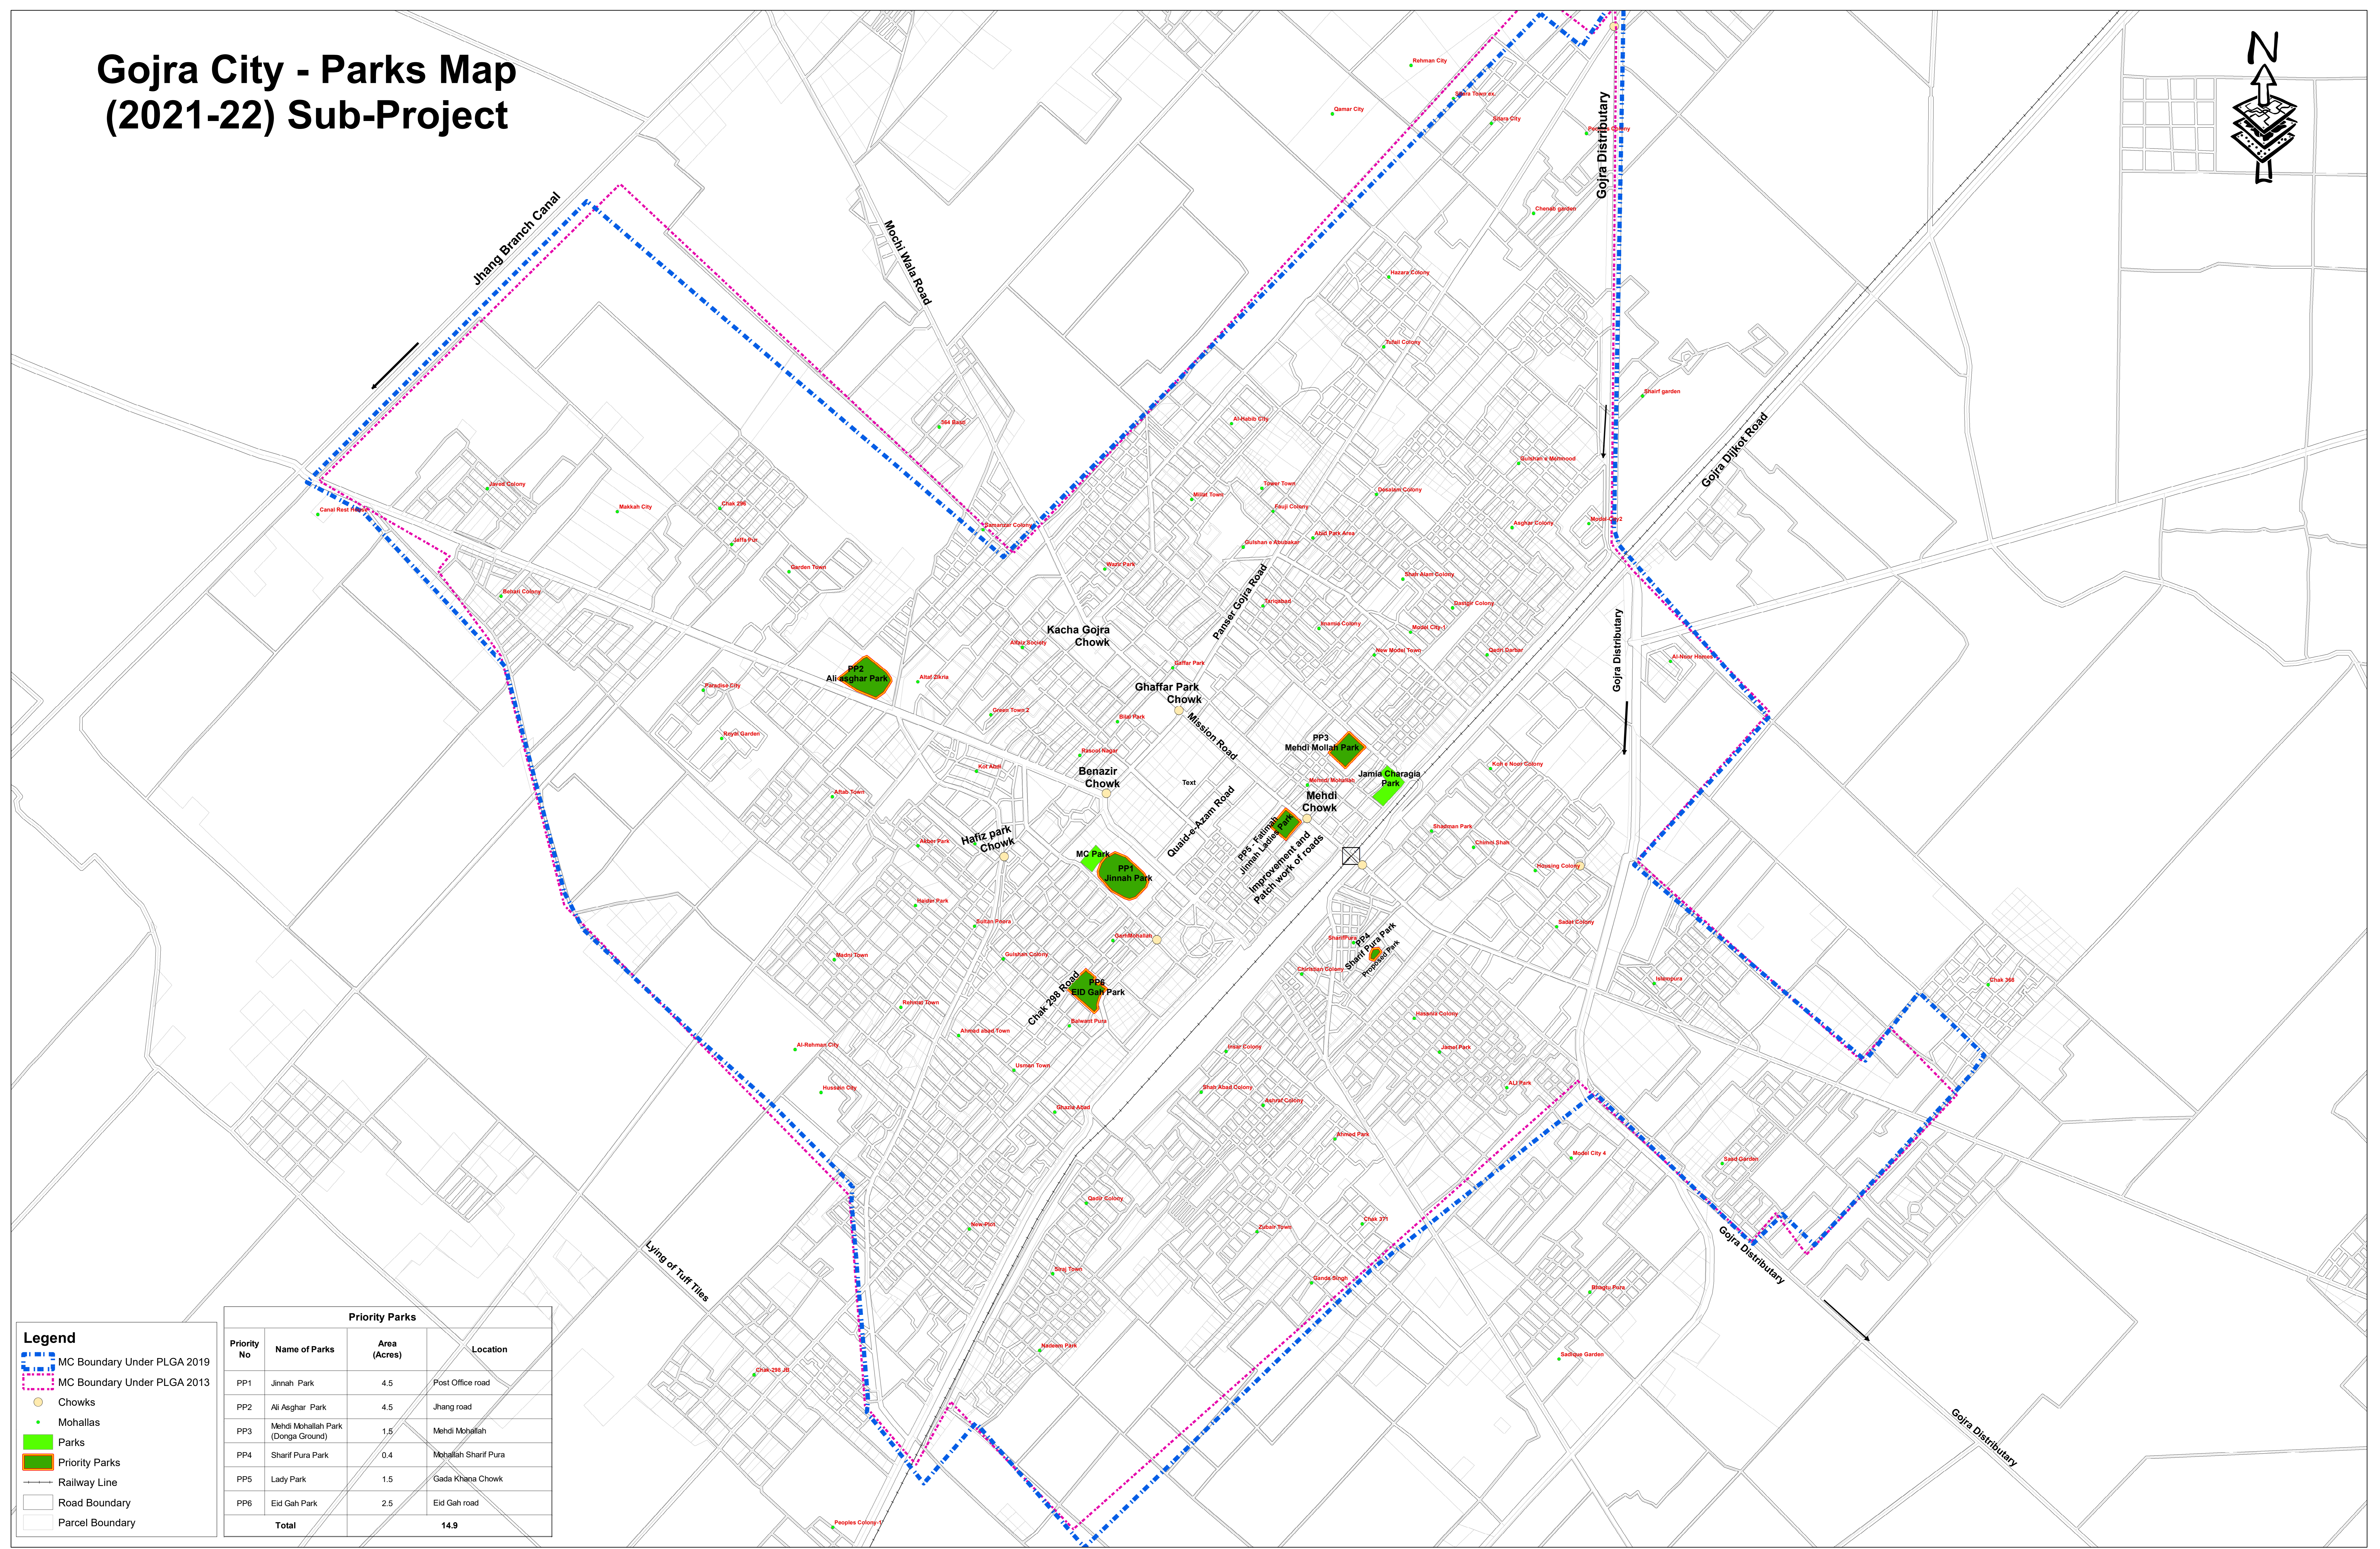

Gojra City - Parks Map (2021-22) Sub-Project

Legend

- MC Boundary Under PLGA 2019
- MC Boundary Under PLGA 2013
- Chowks
- Mohallas
- Parks
- Priority Parks
- Railway Line
- Road Boundary
- Parcel Boundary

| Priority Parks | | | |
|----------------|------------------------------------|--------------|----------------------|
| Priority No | Name of Parks | Area (Acres) | Location |
| PP1 | Jinnah Park | 4.5 | Post Office road |
| PP2 | Ali Aaghar Park | 4.5 | Jhang road |
| PP3 | Mehdi Mohallah Park (Donga Ground) | 1.5 | Mehdi Mohallah |
| PP4 | Sharif Pura Park | 0.4 | Mohallah Sharif Pura |
| PP5 | Lady Park | 1.5 | Gada Khana Chowk |
| PP6 | Eid Gah Park | 2.5 | Eid Gah road |
| Total | | 14.9 | |